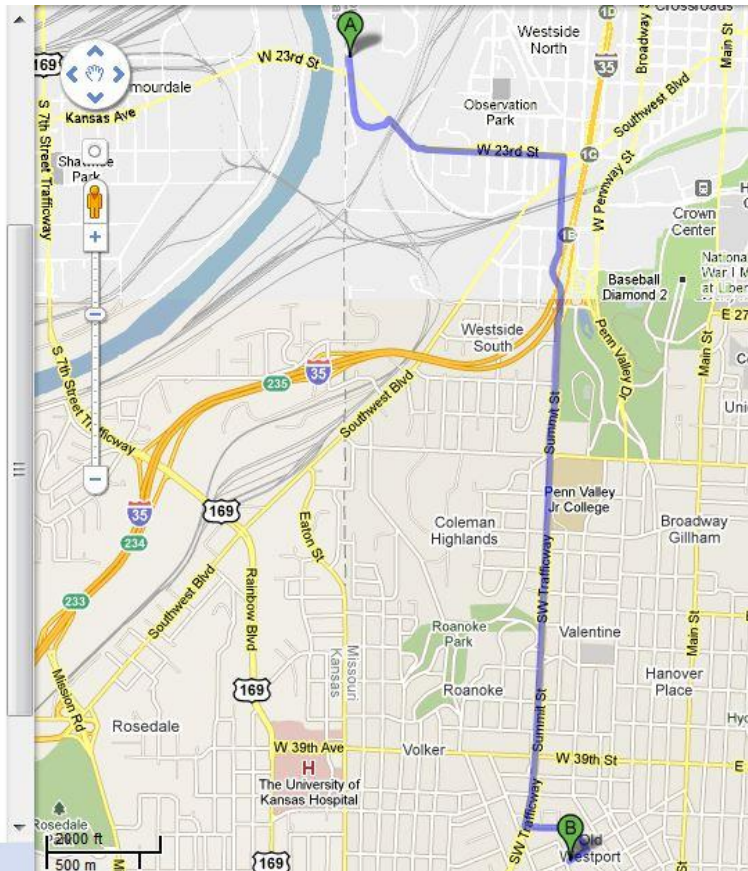

Note from our Event Coordinator, Kim Baake – The hotel is located approx. 10 minutes drive time from the arena, (click [here](#) for hotel information). Upon inspection of the rooms during a tour of the facility, I found them to be in clean condition with modern beds/bedding, modernly updated/remodeled bathrooms. There are a variety of restaurants and bars within walking distance to the Westport District, www.westportkcmo.com, which is known for its nightlife, if that’s what interests you. The hotel also offers spa/massage therapy, (click [here](#) for details and prices). As with any hotel, it is recommended not to leave items of value unattended in your vehicles or in your rooms. MOPACA is not responsible for any theft or damage to personal property.

Directions from the Hale Arena to The Q-Hotel:

Suggested routes

- | | |
|---------------------|---------------|
| 1. Summit St | 9 mins |
| 3.5 mi | |

A American Royal Dr
 Kansas City, MO

1. Head south on American Royal Dr toward Genessee St 0.3 mi

2. Turn right at W 23rd St/W 23rd Street Trafficway/Avenida Cesar E Chavez 0.6 mi

3. Turn right at Summit St 2.2 mi

4. Turn left at Mill St 0.2 mi

5. Take the 1st right onto Westport Rd 361 ft

B 560 Westport Rd
 Kansas City, MO 64111

These directions are for planning purposes only. You may find that construction projects, traffic, weather, or other events may cause

560 Westport Road Kansas City, M...